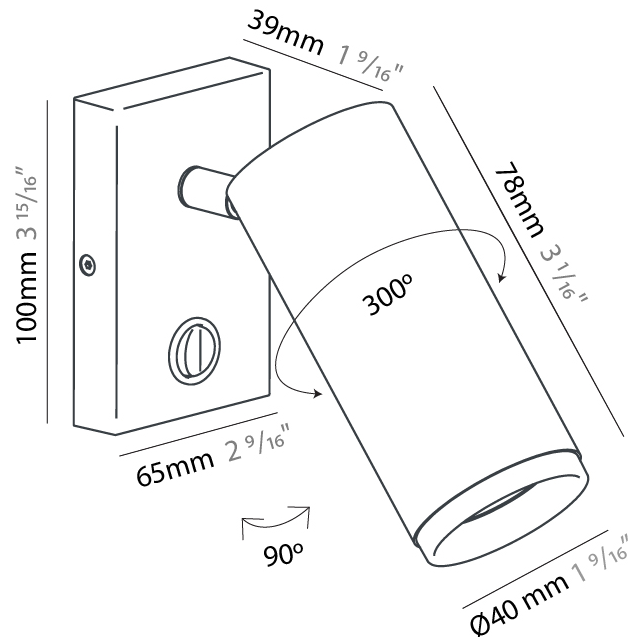

PROJECT	
TYPE	
SPECIFIER	
QUANTITY	
DATE	

HAUL - WALL SURFACE

D93203R9- : D93203R9-MWL

base number

1. To build a product code in our configurator select the specify button on the base model # product page
2. To build a manual product code on this datasheet choose from the options listed below in blue font and add the suffix to the base model #

GENERAL

Series: Haul
Subseries: Haul - Wall
Partner: Milan
Division: Design
Installation: Surface
Product Type: Wall Surface
Mounting Location: Wall
Light Distribution: Adjustable

PHYSICAL

Shape: Cylinder
Diameter (mm): 40
Diameter (in): 1 9/16
Length (mm): 65
Length (in): 2 9/16
Height (mm): 100
Height (in): 3 15/16
Extension (mm): 78
Extension (in): 3 1/16
Weight (kg): 1.4
Weight (lbs): 2.999
Fixture Material: Extruded Aluminum

ELECTRICAL

Lamp Type: LED
Input Wattage (W): 5
Dimming: Electronic Low Voltage Dimming
Input Voltage (V): 120Vac Direct Line

LED

Number of LEDs: 1
Color Temperature (°K): 3000
Max. Delivered Lumen (lm): 500
CRI: >90 CRI
Lamp Life (hrs): 50000

OPTICAL

Adjustability: Rotational 300°; Tilt 90°

RATINGS AND CERTIFICATIONS

Certified By: CSA Certified to UL and CSA Standards
IP rating: IP20